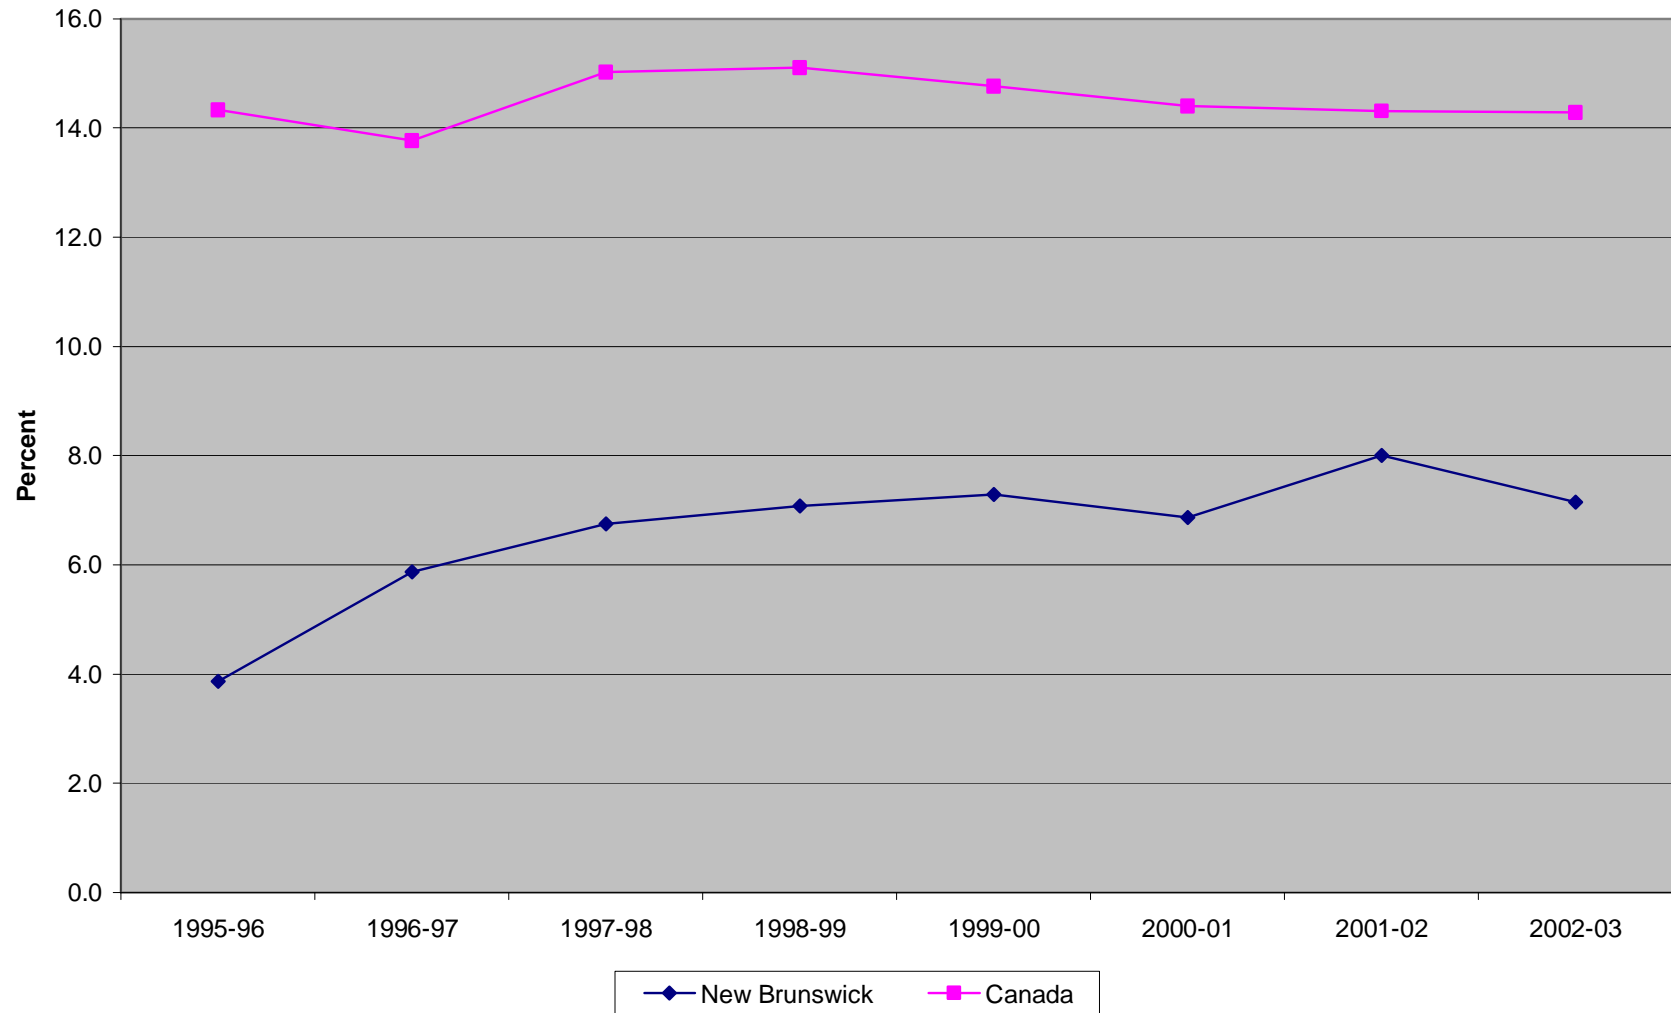

College Participation rate, 18-21 year olds

The College participation rate is lower in New Brunswick than nationally.

Source: Canada Millennium Scholarship Foundation, *Price of Knowledge*, 2004